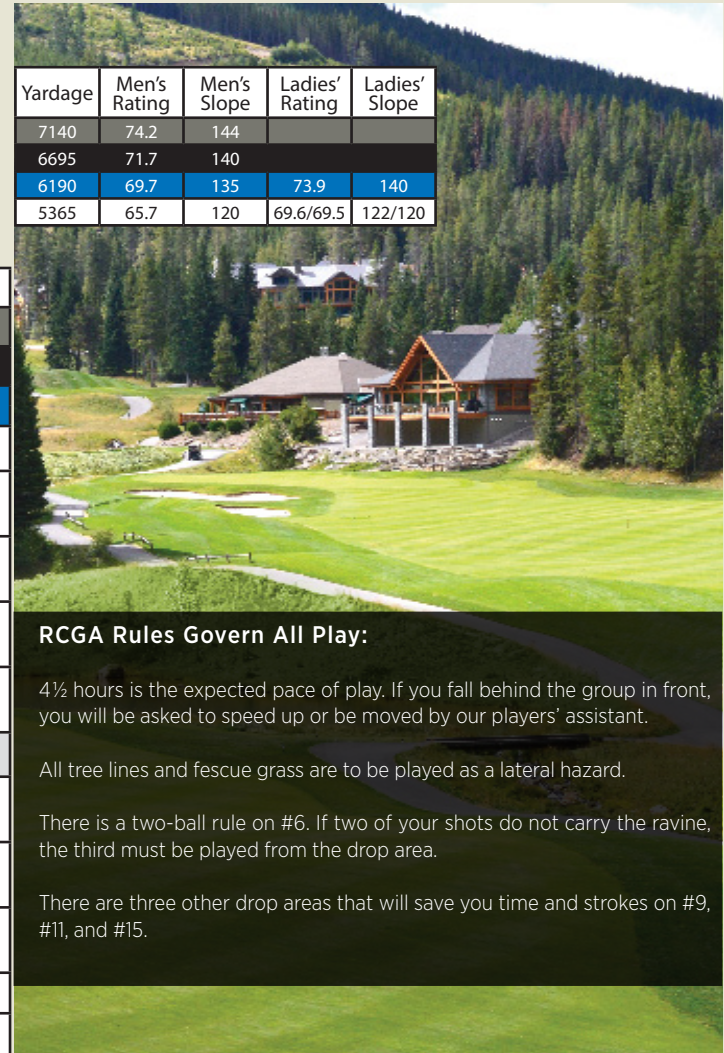

	Hopeful Meadow	Brewer	Pica's	Descent	Hopeful Crossing	Cliffhanger	Prospector's	Hideaway	Wolf's Lake		Tranquility	Panorama	Heli High	Creekside	Notch	Eagle Nest	Moose Back	Cliff Side	Hopeful Return		IN	TOT	HCP	NET		
HOLE	1	2	3	4	5	6	7	8	9	OUT		10	11	12	13	14	15	16	17	18						
GREY	406	389	513	490	570	200	418	446	181	3613	INITIALS	580	339	181	441	527	176	390	446	447	3527	7140				
BLACK	383	372	490	462	545	175	382	419	153	3381		557	327	158	416	509	159	369	418	401	3314	6695				
BLUE	361	345	428	427	524	155	354	395	130	3119		535	<sup>308</sup> / <sub>291</sub>	131	<sup>376</sup> / <sub>350</sub>	494	129	<sup>349</sup> / <sub>325</sub>	377	372	3071	6190				
HANDICAP	3	15	1	11	13	7	5	9	17			12	14	18	2	4	16	8	10	6						
PAR	4	4	5	4	5	3	4	4	3	36		5	4	3	4	5	3	4	4	4	36	72				
WHITE	277	284	391	394	474	<sup>142</sup> / <sub>77</sub>	323	345	94	2724		480	235	102	<sup>331</sup> / <sub>310</sub>	429	88	305	303	327	2641	5365				
PLAYER:											ATTEST:											DATE:				

Yardage	Men's Rating	Men's Slope	Ladies' Rating	Ladies' Slope
7140	74.2	144		
6695	71.7	140		
6190	69.7	135	73.9	140
5365	65.7	120	69.6/69.5	122/120

**RCGA Rules Govern All Play:**

4½ hours is the expected pace of play. If you fall behind the group in front, you will be asked to speed up or be moved by our players' assistant.

All tree lines and fescue grass are to be played as a lateral hazard.

There is a two-ball rule on #6. If two of your shots do not carry the ravine, the third must be played from the drop area.

There are three other drop areas that will save you time and strokes on #9, #11, and #15.